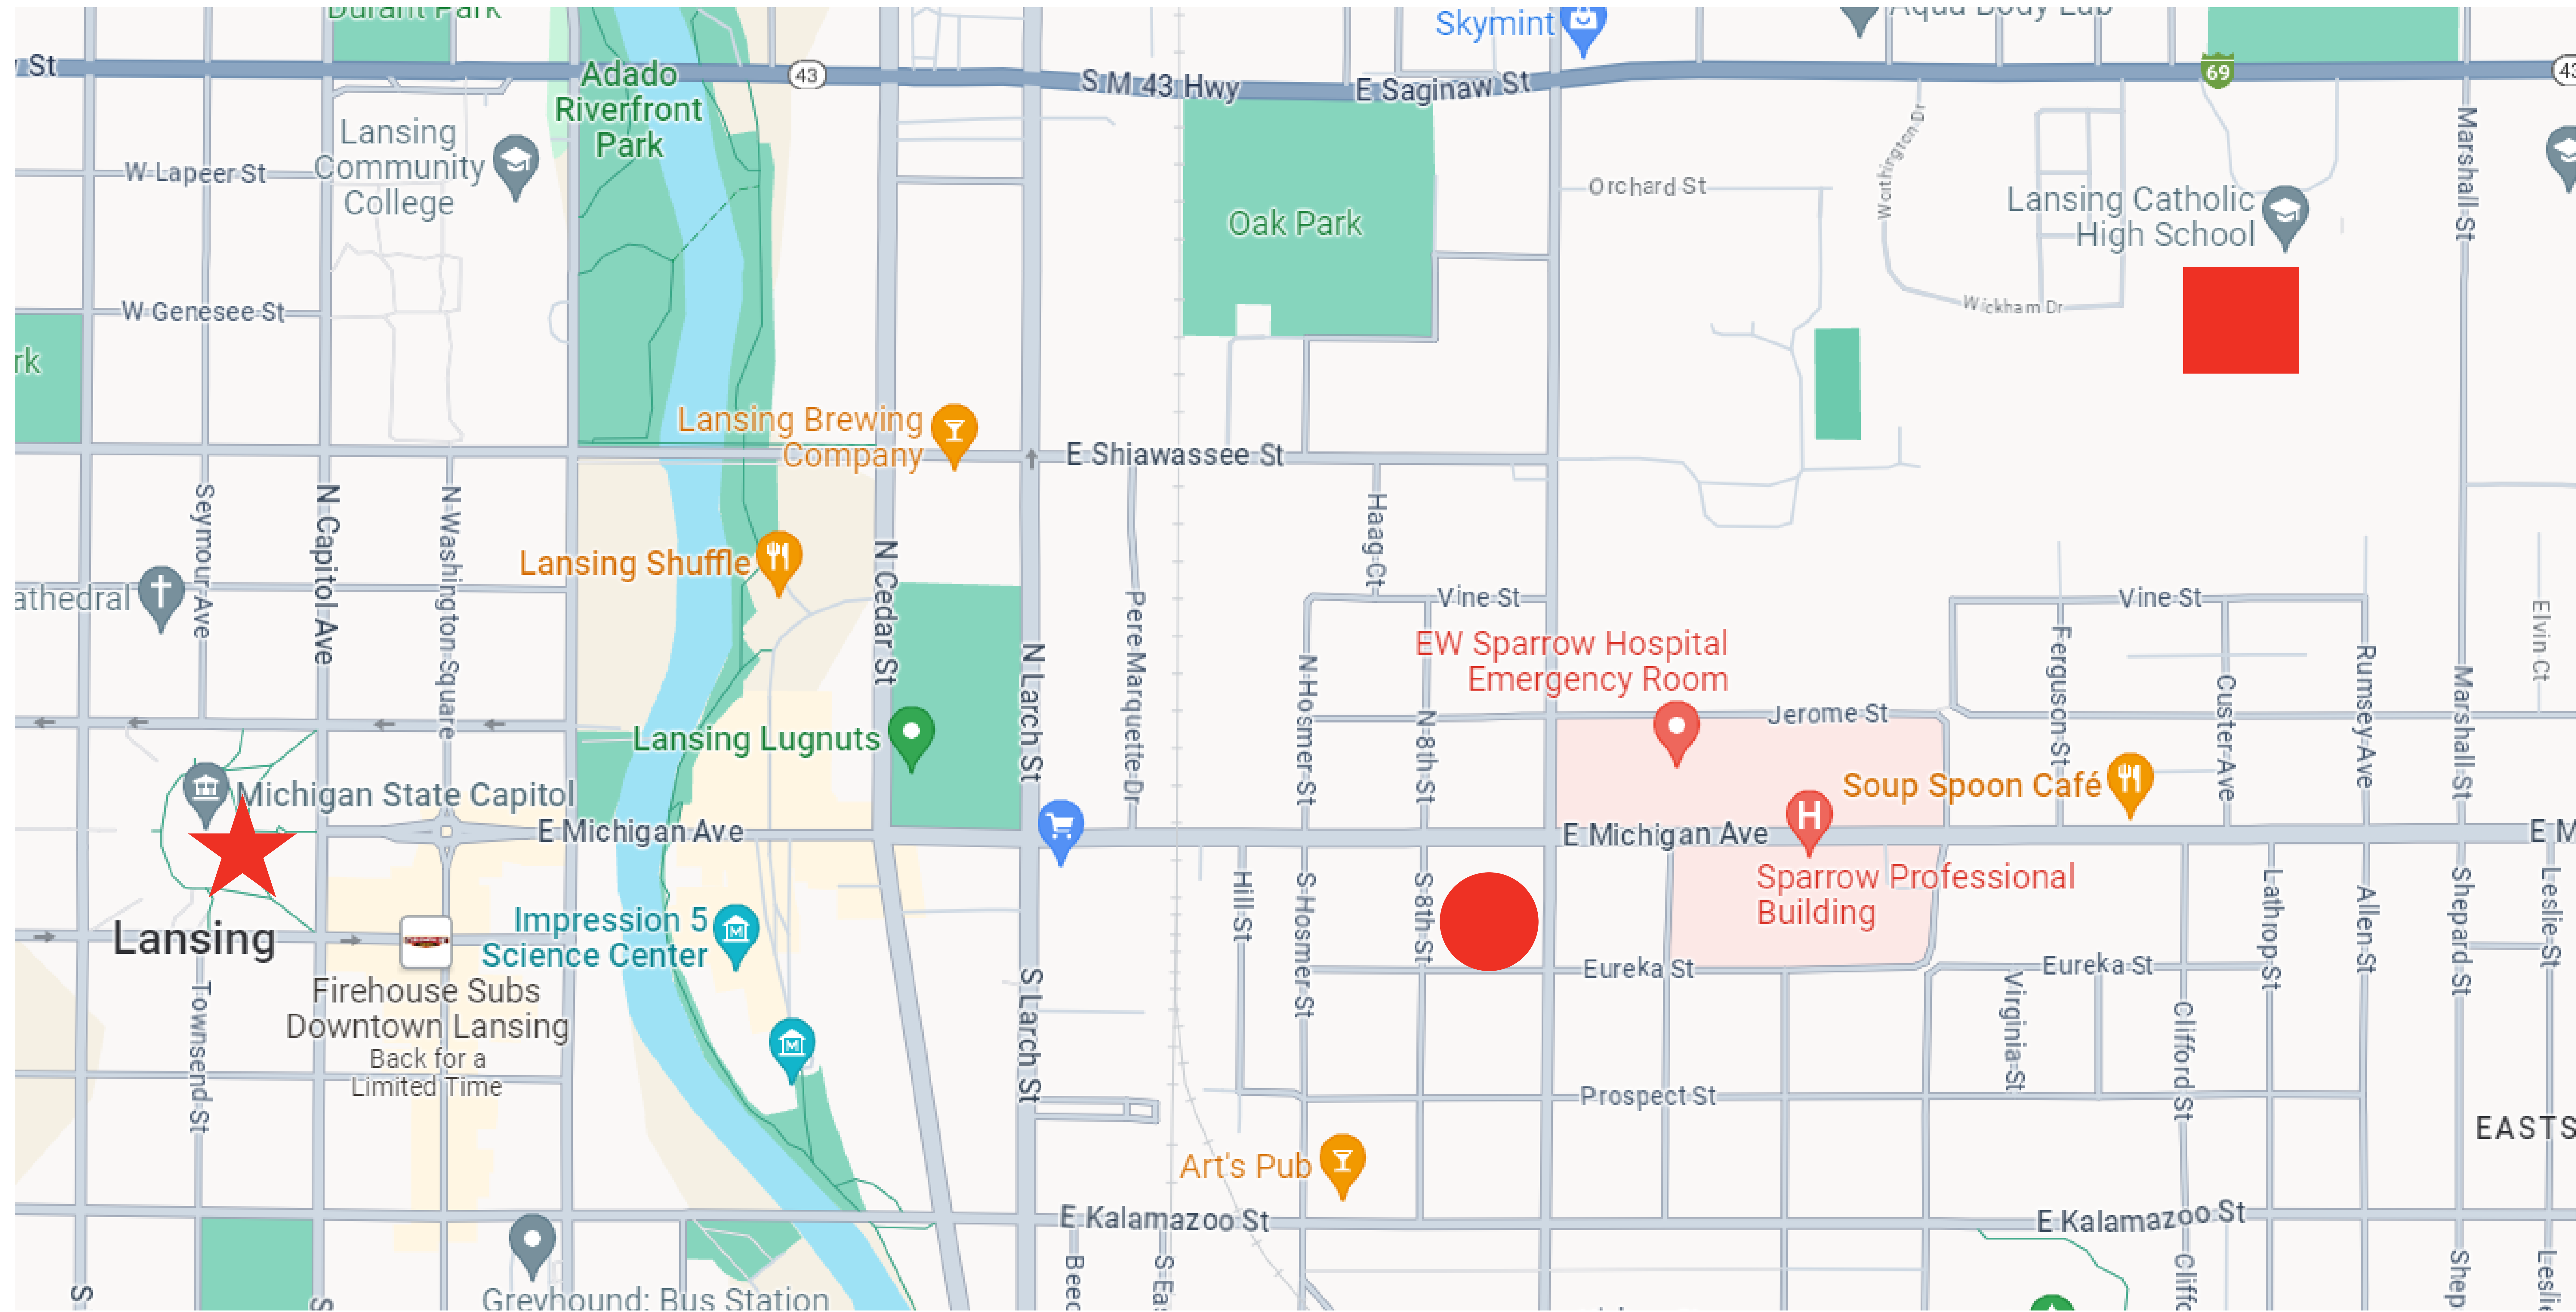

# MICHIGAN MARCH FOR LIFE

# Parking Lot Locations

Michigan March for Life Rally Site  
100 N Capitol Ave, Lansing, MI.

Lansing Catholic – 2 mile walk; 250 spots available; 501 Marshall St, Lansing, MI 48912

St. Luke Lutheran Church - 0.9 mile walk; 35 Spots available; 122 S Pennsylvania Ave, Lansing, MI 48912

Public Parking also available downtown. [Click link HERE.](#)